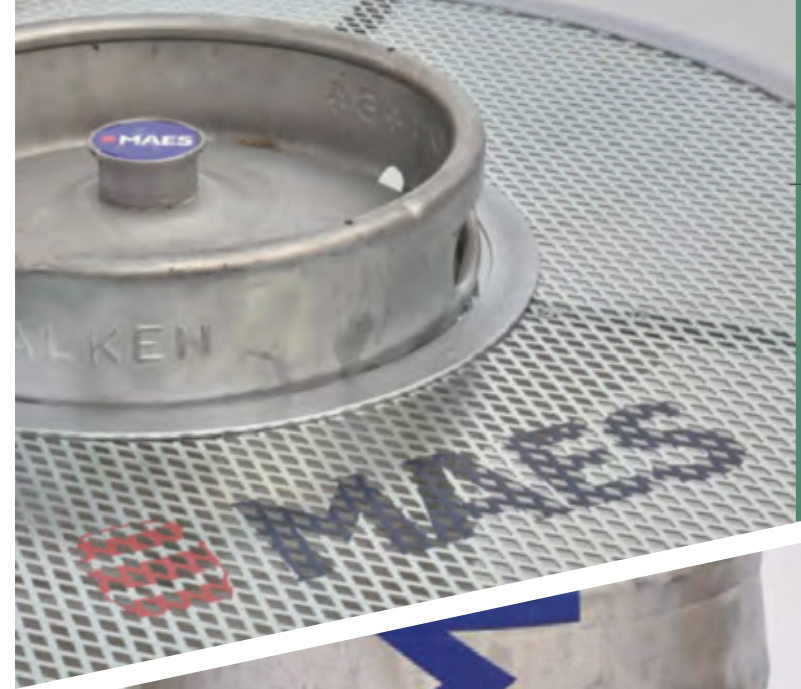

CORONA WOODEN BOX CHAIR

Ref. CRN13010

● Wood

41 x 40 x 40 cm

MAES BEER TABLE

Ref. MAE13001

● Metal

APPLETON WOODEN BOX