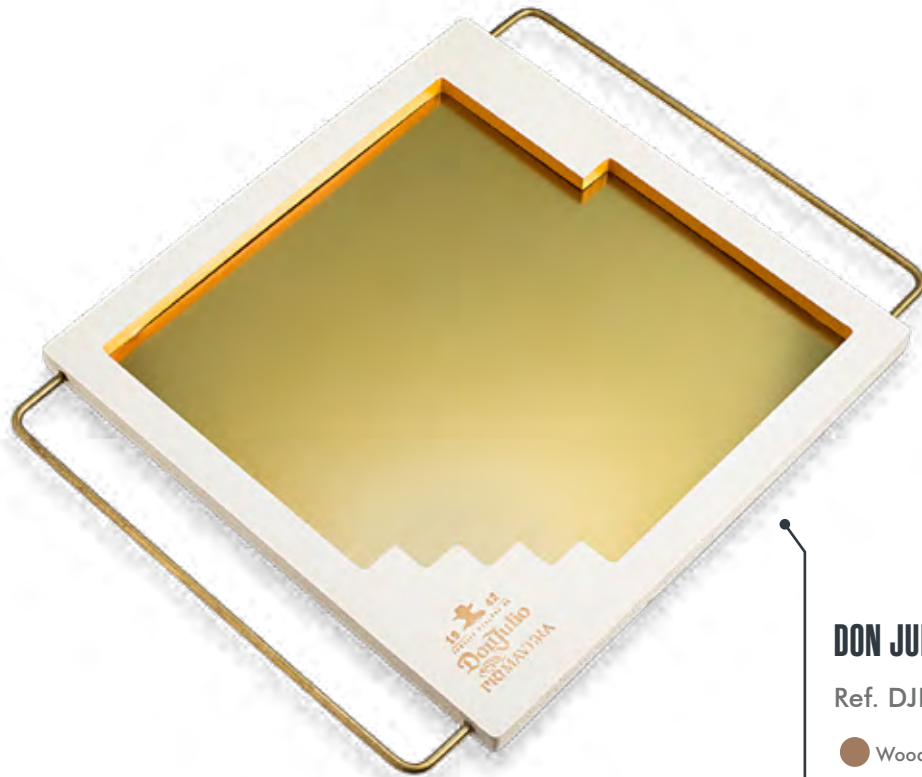

DON JULIO TRAY

Ref. DJL04001

- Wood
- Metal

LEFFE FOODSHARING TRAY

Ref. LFF04004

Textile ●
25 x 26.5 x 4 cm