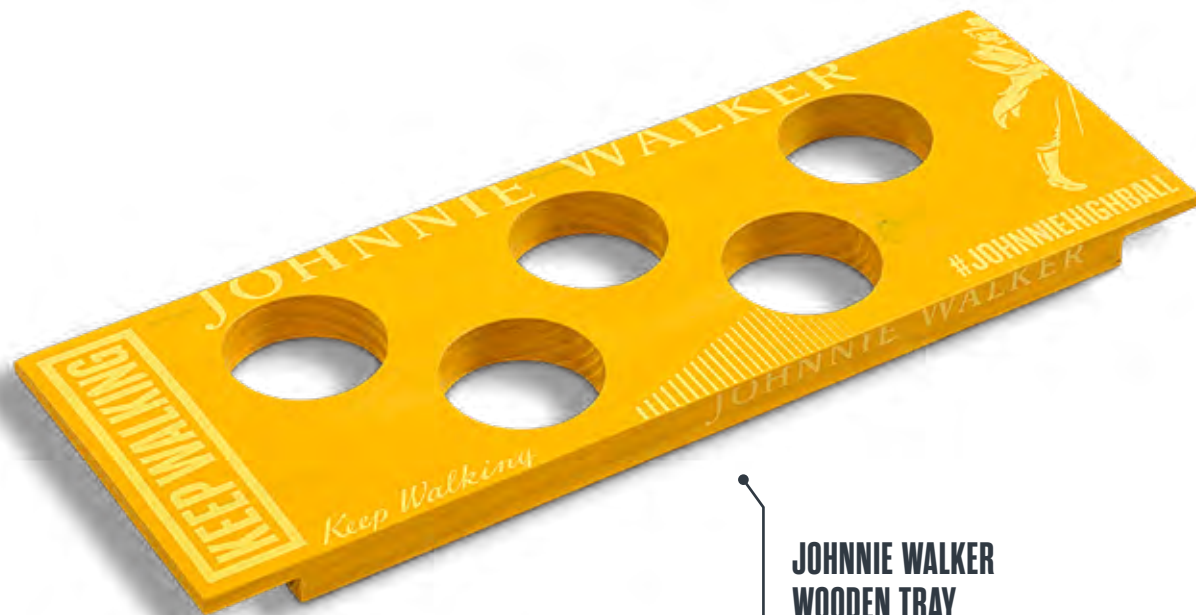

● Wood

29 x 15 x 2 cm

5.0 TRAYS

CAPTAIN MORGAN WOODEN TRAY

Ref. CPM04002

● Wood

35 x 15 x 2.5 cm

JOHNNIE WALKER WOODEN TRAY