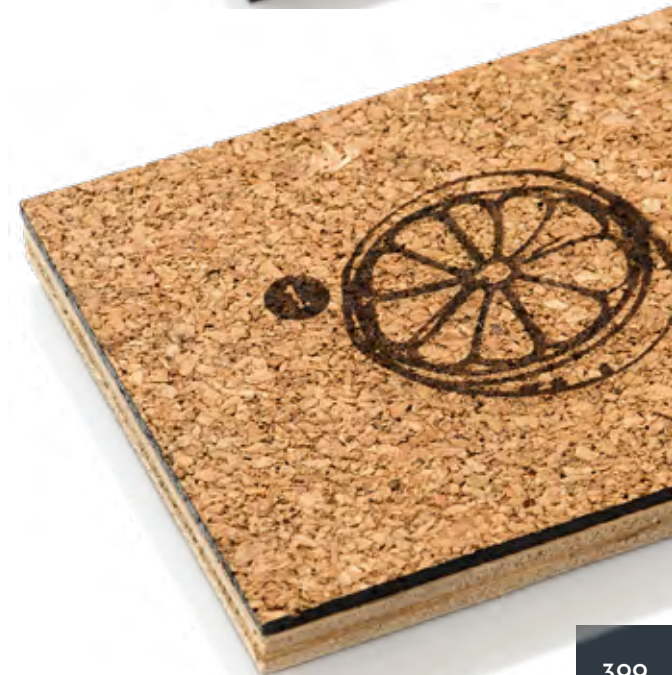

CORONA CORK BAR RUNNER

Ref. CRN07009

 Cork

8.0
BAR RUNNERS

8.0 BAR RUNNERS

CORONA CORK BAR RUNNER

Ref. CRN07009

 Cork