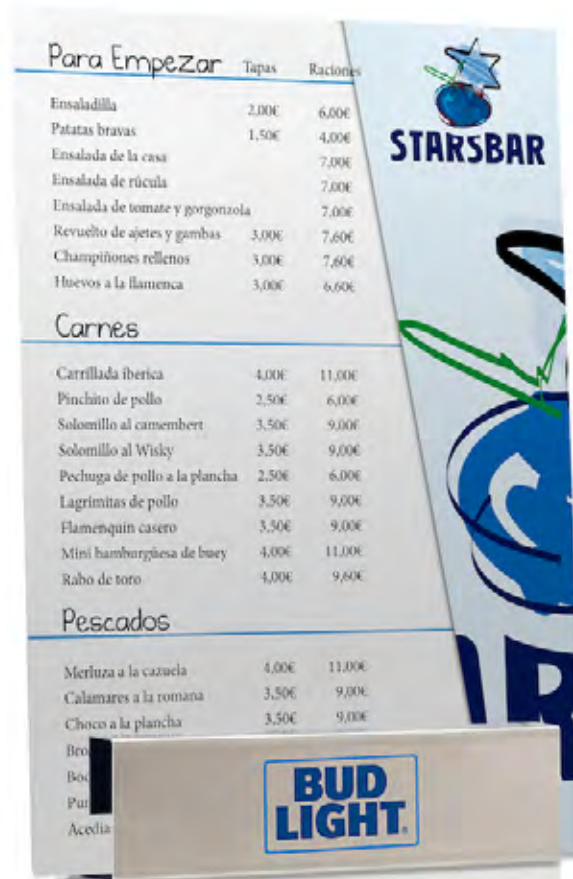

2.1 TABLE TALKERS