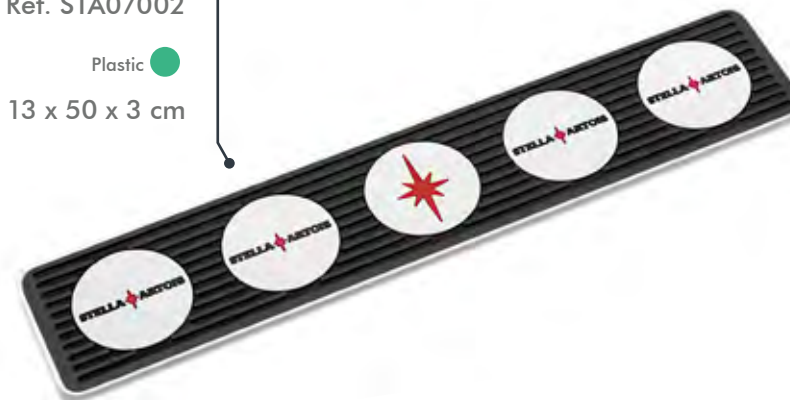

STELLA ARTOIS BAR EXTENDER

Ref. STA07002

● Plastic

13 x 50 x 3 cm