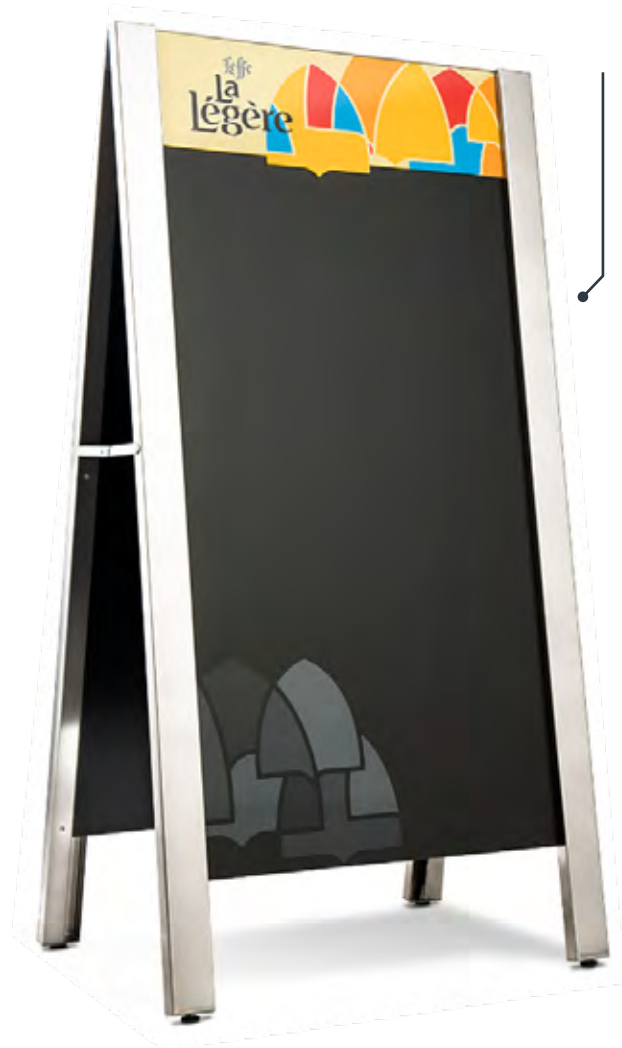

3.1 OUTDOOR CHALKBOARDS

WOODEN LA LÉGÈRE CHALKBOARD

Ref. LLG03101

● Metal