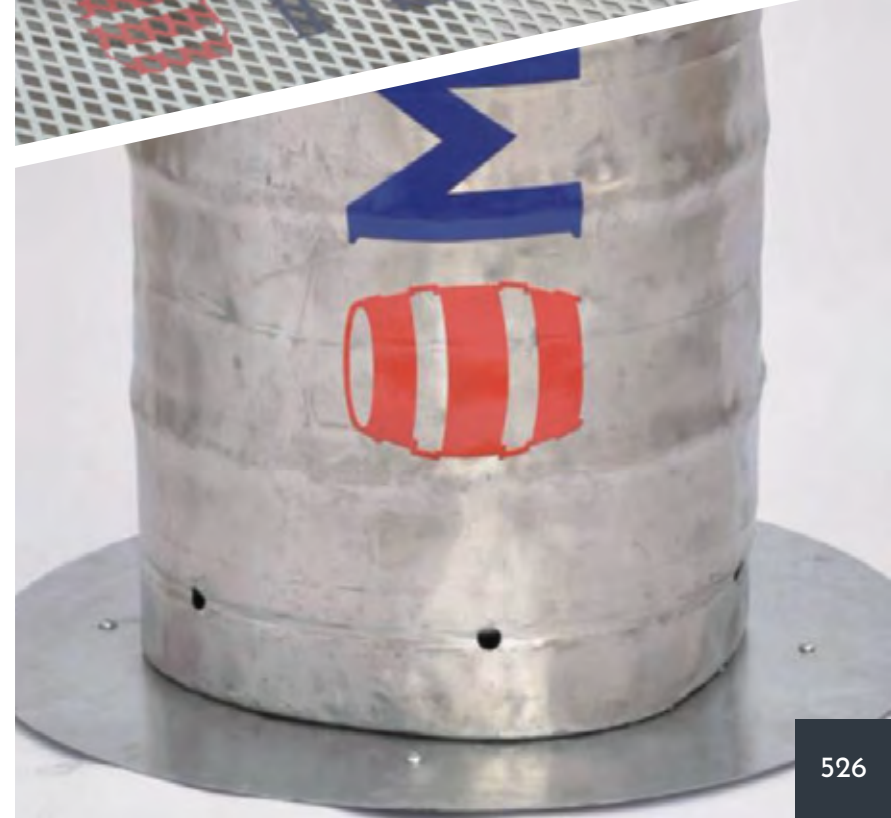

CORONA WOODEN BOX CHAIR

Ref. CRN13010

● Wood

41 x 40 x 40 cm

MAES BEER TABLE

Ref. MAE13001

● Metal

APPLETON WOODEN BOX