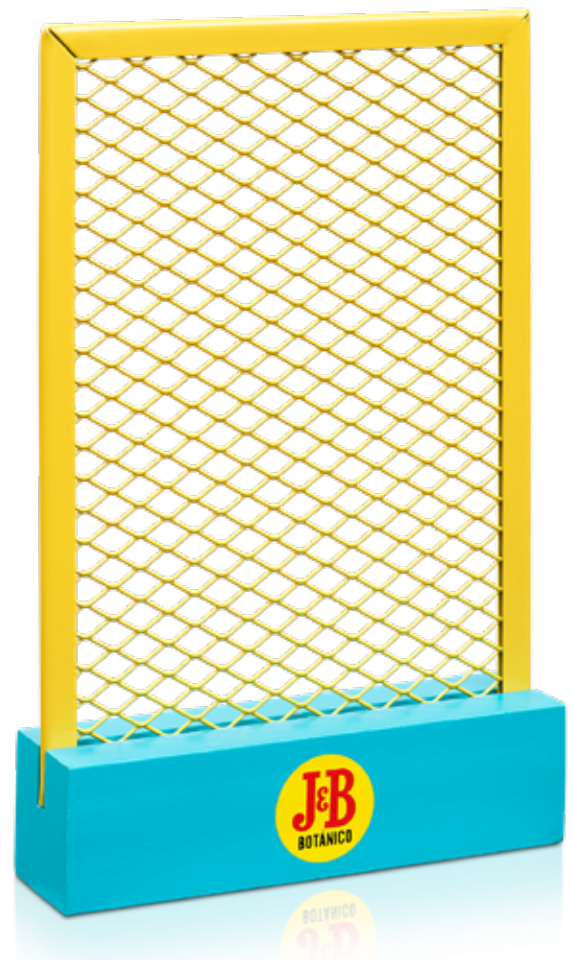

4 x 20 x 21 cm

TS MENU CLIPBOARD

Ref. TS01201

● Metal

● Leather

21 x 16 x 1.5 cm

2.2 MENU HOLDERS

**J&B
MENU HOLDER**